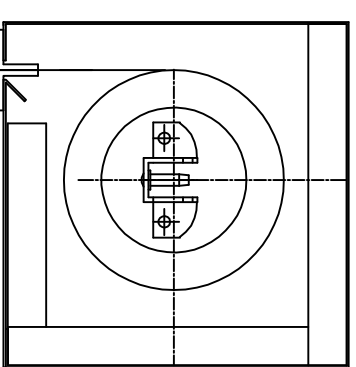

Fire Curtain Head Box Sizing Chart

Curtain Drop	Single Box Standard (W x H)	Double Box Over/Under (W x H)
< 3m	180 x 180	180 x 290
3m – 8m	210 x 210	210 x 390
8m – 12m	250 x 250	250 x 440
12m – 20m	300 x 300	300 x 540

Single Box

**Double Box
Over / Under**