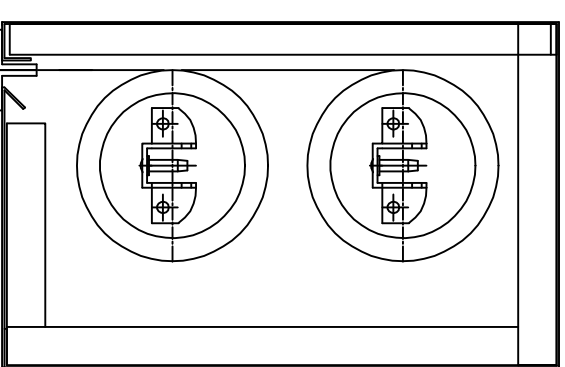

Fire Curtain Head Box Sizing Chart

Curtain Drop	Single Box Standard (W x H)	Double Box Over/Under (W x H)
< 3m	180 x 180	180 x 290
3m – 8m	210 x 210	210 x 390
8m – 12m	250 x 250	250 x 440
12m – 20m	300 x 300	300 x 540

Single Box

**Double Box
Over / Under**